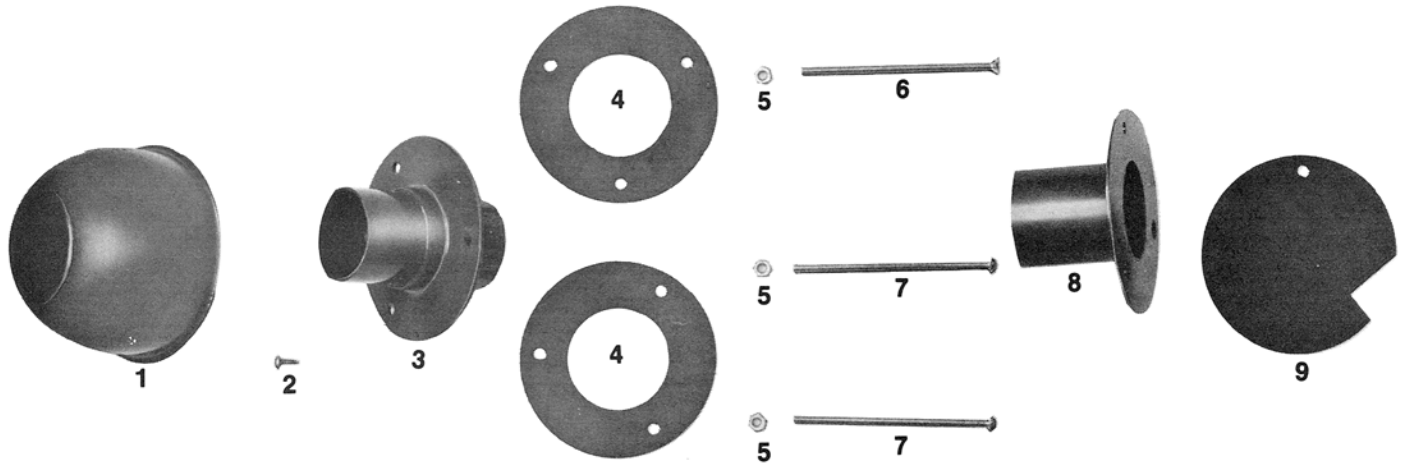

X-850 Ventilator

Photo No.	Part No.	No. Used	Description
1	10-114	1	Cap
2	10-53	1	#8 Sheet Metal Screw
3	10-115	1	Outside Tube and Flange
4	10-164	2	Gaskets
5	10-119	3	¼ Self-Locking Nuts
6	10-117	1	¼ x 5 Flat Head Screw
7	10-118	2	¼ x 5 Round Head Screw
8	10-116	1	Inside Tube and Flange
9	10-120	1	Adjustment Plate